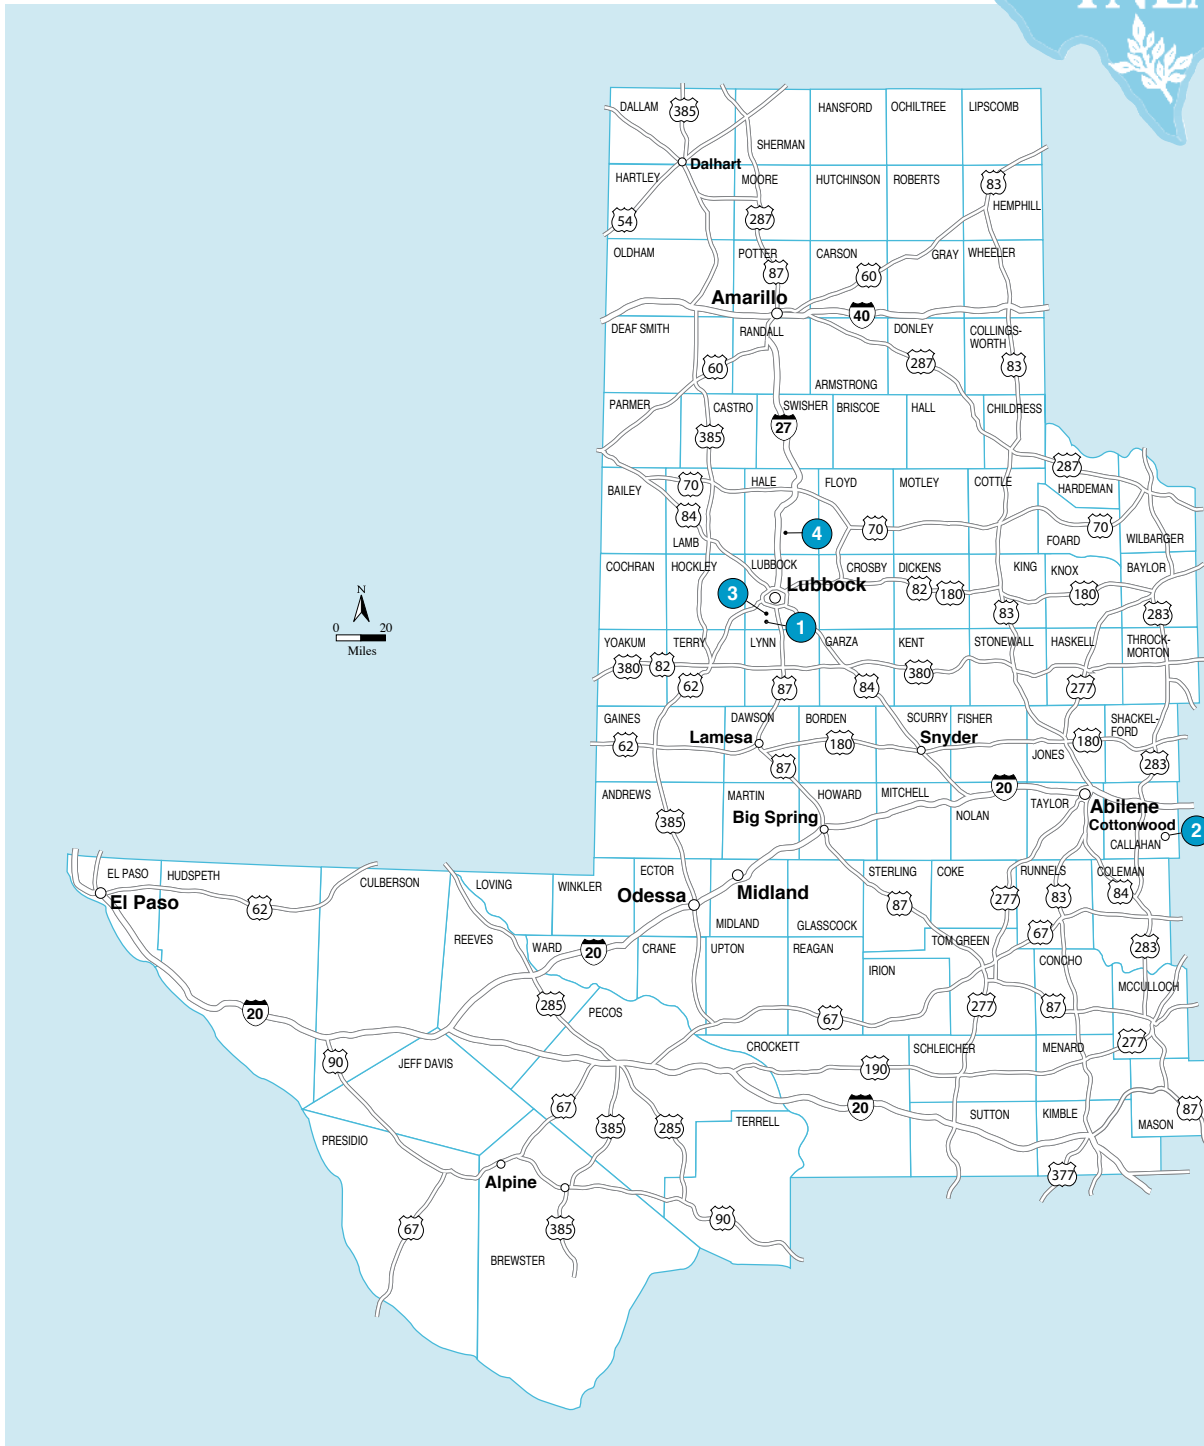

Region VI Growers Map

Directions to Growers

- 1 Caprock Growers, Inc.** - Main facility 8.0 miles south of Lubbock on FM 1730.
- 2 Childress Agricultural Enterprises, LLC** - In the community of Cottonwood, 40 miles Southeast of Abilene. From Cottonwood, go 1 mile West and then 1.25 miles South. Farm is on the left.
- 3 Country Boy Growers** - From Lubbock, go South on University, pass 1585, pass Woodrow Rd., through the S' curve. We're the first paved road on right past "S" curve."
- 4 Turfalo Ltd.** - 23 Miles north of Lubbock, TX. Exit 24 off I-27. NE Corner of I-27 and FM 54.