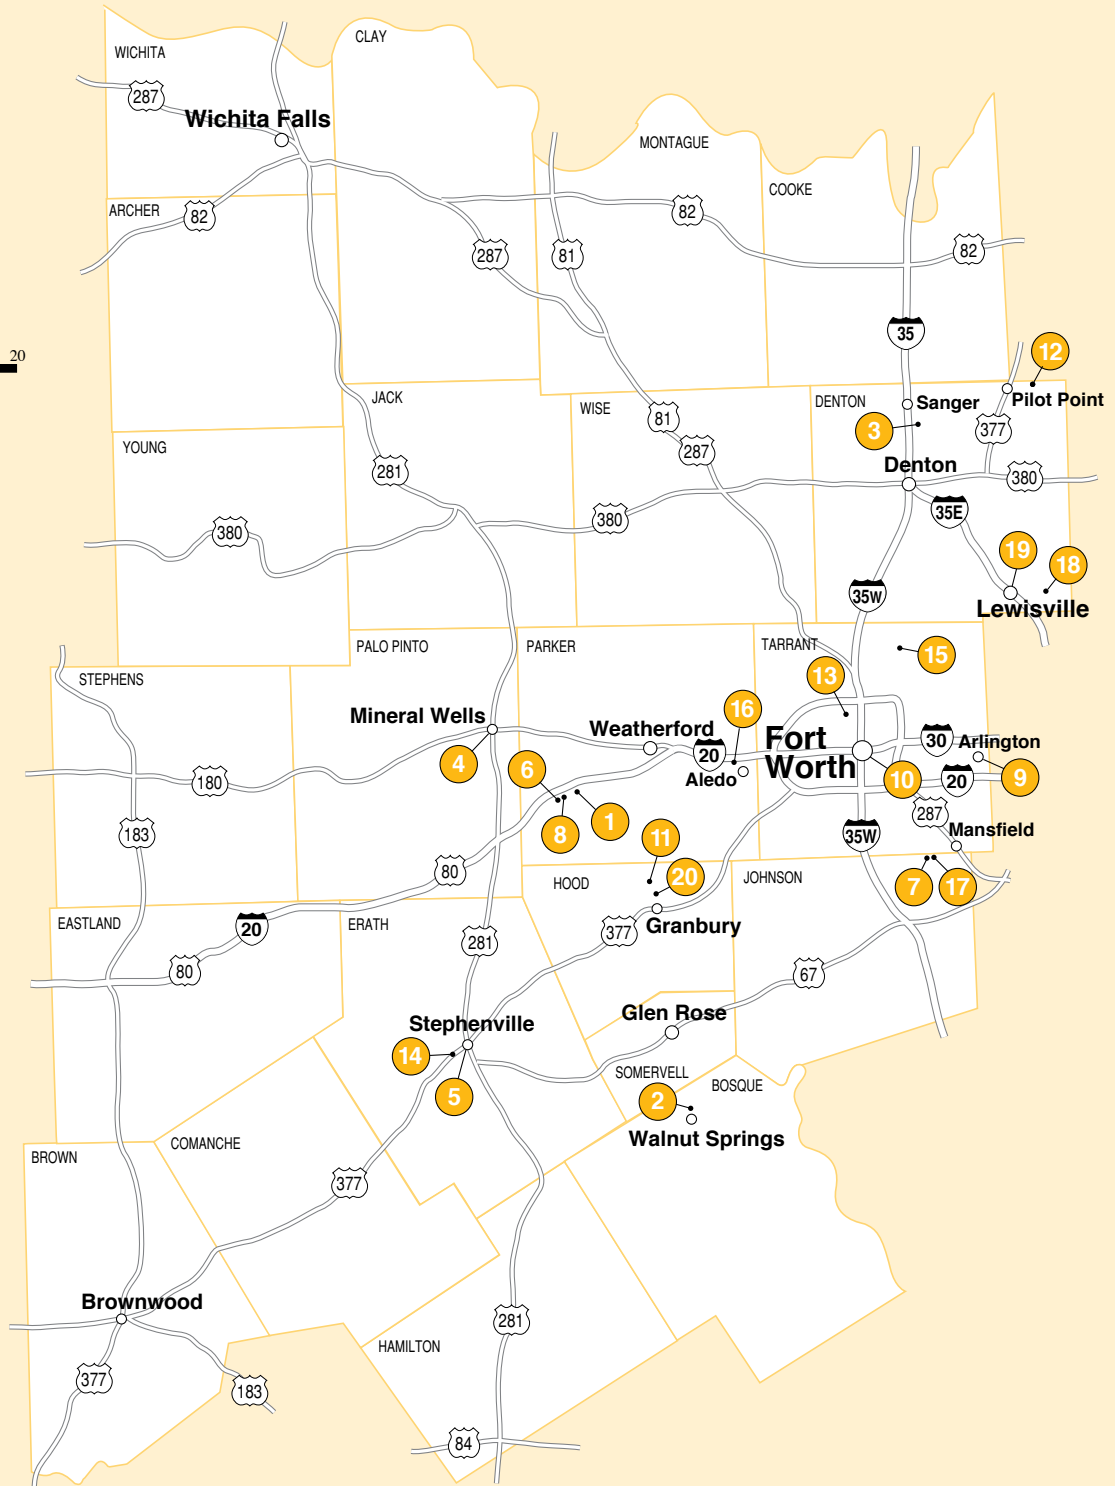

Region V Growers Map

Directions to Growers

- 1 Cole's Plants, Inc.**
9.0 mi. west of Weatherford - 5807
Quanah Hill Rd (South side of IH 20).
- 2 Color Spot Nurseries**
On CR. 2710, 1.0 mi. north of
Walnut Springs.
- 3 Color Star Growers**
4122 Cowling Road Sanger TX
76266, (800) 531-4550
- 4 David's Nursery**
Mineral Wells. CALL FOR
APPOINTMENT (940) 325-8904.
- 5 Green Creek Nursery/
Nursery Direct**
Hwy. 377 and CR 498, Stephenville
area
- 6 Harry's Greenhouse**
9.0 mi. west of Weatherford on
Quanah Hill Rd (on south side of
IH 20).
- 7 Integrated Botanics**
8803 Country Road 612, Mansfield,
TX 76063
- 8 John's Greenhouses, LTD**
West of Weatherford. Take IH-20
west to the 403 exit on Quanah Hill
Road. 6701 Quanah Hill Road.
- 9 King Ranch Turfgrass -
Arlington Distribution Center**
Please call for directions (817)
467-1103
- 10 King Ranch Turfgrass - Fort
Worth Distribution Center**
Please call for directions (817)
249-5050
- 11 King Ranch Turfgrass -
Granbury Farm**
Call for directions. (817) 279-7400.
6000 Peveler Ct., Granbury, TX.
- 12 King Ranch Turfgrass - Pilot
Point Farm**
Call for directions. (800) 419-9273.
2375 Berend Rd., Pilot Point, TX
76258-3002.
- 13 Landmark Nurseries, Inc.**
North on Loop 820 to Blue Mound
Rd. (Hwy 156); South on Blue Mound
Rd., 1/4 mile. Nursey on left.
- 14 Miller Nursery & Tree Company**
1.5 mi. from Stephenville on Hwy.
377 South.
- 15 Pipes Plant Farm, Ltd.**
From Hwy. 114, west of DFW
airport, take South Lake Blvd; exit,
then go west 6.0 mi.-then left on
Pierson Ln.
- 16 Plant Production, Inc.**
(Between Ft. Worth and
Weatherford) IH 20 West; take Aledo
exit; cross interstate, then first right
to Bankhead Hwy.; go approx. 1.5
miles to second house on left.
- 17 Seville Farms**
From Mansfield take Highway 528
(Broad Street) west 3.2 miles to
Highway 612. Turn right (north)
onto Highway 612 for .5 miles.
- 18 Shemin Nurseries, Inc. -
Lewisville**
From I-35 E, take exit #450 and
head east 4 miles. Turn right on
Huffines. From FM 544 and SH
121 Business take SH 121 Business
West. Left on Huffines Blvd.
- 19 Steve's Leaves, Inc.**
In Lewisville; CALL FOR
APPOINTMENT (972) 221-8776.
- 20 Thomas Turfgrass**
2 miles North of Granbury on
Weatherford Hwy. Facility is on
the left.